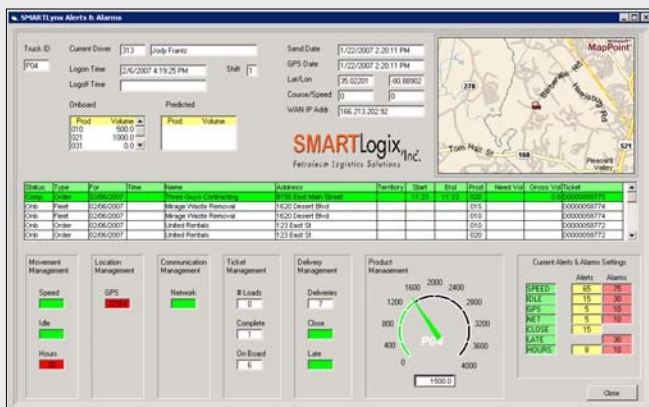

SMART Businesses depend on SMARTRUCK™

TANK WAGON APPLICATIONS

SMARTRUCK™
Automated Dispatch & Delivery

SMARTruck offers petroleum distributors a feature-rich, **real-time** solution for processing orders, managing **dispatch** functions and digitally capturing **delivery** information. The system's unique design provides a high degree of core functionality and can be **integrated** with virtually any back office **accounting system** without significant customization. The base system fully accommodates fuel, lubes and propane tank wagon applications.

SMARTLOGIX™

TANK WAGON APPLICATIONS

By enabling you to monitor your delivery vehicles and customer inventories in real time, the SMARTlogix digital platform drives productivity and provides significant cost savings across your entire operation.

HOW IT WORKS

Originate Orders

- Automated tank gauges
- Pre-built routes & schedules
- Current accounting system
- SMARTruck system

Build Routes

- Drag & Drop Planning Board or
- Integrated Optimization Software

Digitally Capture Delivery Data

- Metered gallons by product by customer
- Delivery times
- Customer Signatures

Transmit Data to SMARTruck Server

- Edit delivery ticket details
- Upload to accounting system
- Run reports on daily, weekly, or monthly activities